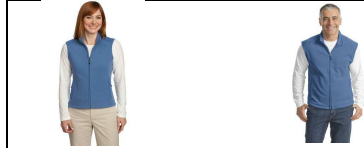

	Item	Colors	Sizes Available	Cost	Order Qty	Extended	Subtotal
	Sandwich Visor	Navy with white	One size	\$ 6.00			
	Perfect Fit Tee	White, Black, Green, Blue, Aqua, Pink	YS, YM, YL, YXL	\$ 10.00			
	Perfect Fit Tee	White, Black, Green, Blue, Aqua, Pink	AS, AM, AL, AXL, 2XL	\$ 12.00			
	Team Pride Flannel Pants	Multi-check, navy & gold	YS, YM, YL, YXL	\$ 18.00			
	Team Pride Flannel Pants	Multi-check, navy & gold	AS, AM, AL, AXL, 2XL	\$ 20.00			
	Headliner Hoodie Pullover	Black with multi-check liner	YS, YM, YL, YXL	\$ 26.00			
	Headliner Hoodie Pullover	Black with multi-check liner	AS, AM, AL, AXL, 2XL	\$ 28.00			
	Headliner Hoodie Pullover	Pink with multi-check liner (adult only)	AS, AM, AL, AXL, 2XL	\$ 28.00			
	Cutting Edge Hoodie Zip	Pink with multi-check liner	YS, YM, YL, YXL	\$ 26.00			
	Cutting Edge Hoodie Zip	Pink with multi-check liner	AS, AM, AL, AXL, 2XL	\$ 28.00			
	Headliner Hoodie Zip	Navy with navy and gold liner	YS, YM, YL, YXL	\$ 30.00			
	Headliner Hoodie Zip	Navy with navy and gold liner	AS, AM, AL, AXL, 2XL	\$ 32.00			
	Large Stow-n-Go Tote	Carolina Blue	23"h x 19"w	\$ 8.00			
							
	Stadium Blanket w/Strap	Blue with white logo	50"w x 60"l	\$ 16.00			

	Lined Picnic Blanket	Royal blue with black nylon liner	50"w x 60"l	\$ 30.00			
	R-Tek Fleece Zip Jacket	Navy - Mens or Womens	XS, S, M, L, XL, 2XL	\$ 34.00			
	Active Microfleece Vest	Riviera Blue - Mens or Womens	XS, S, M, L, XL, 2XL	\$ 29.00			
	Active Microfleece Vest	Black for Youth	YS, YM, YL, YXL	\$ 27.00			
	Camelback BPA Free Water Bottle - One Size			\$ 12.00			
	Travel mug			\$ 10.00			